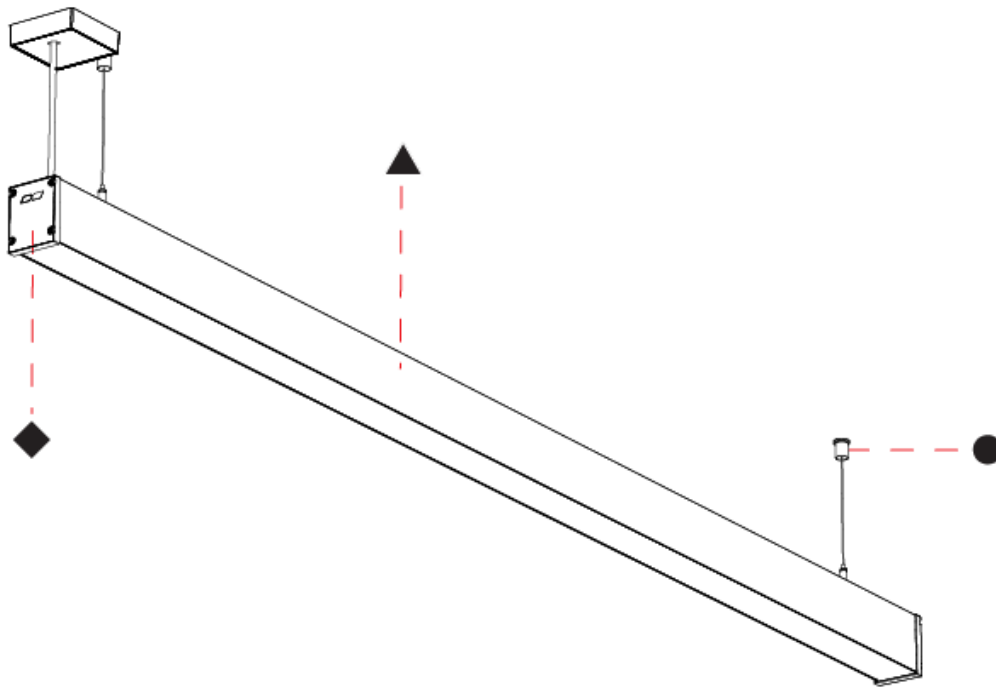

## SLIDER STRAIGHT IP54 SUSPENSION

A300934-

PROJECT \_\_\_\_\_

TYPE \_\_\_\_\_

SPECIFIER \_\_\_\_\_

QUANTITY \_\_\_\_\_

DATE \_\_\_\_\_

A