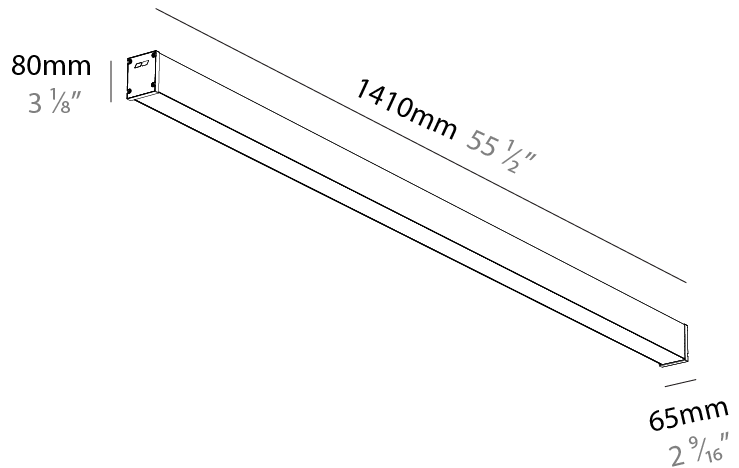

1. To build a product code in our configurator select the specify button on the base model # product page
2. To build a manual product code on this datasheet choose from the options listed below in blue font and add the suffix to the base model #

GENERAL

Series: Slider Straight IP54
Partner: Prolicht
Division: Architectural
Installation: Surface
Product Type: Linear Profiles
Mounting Location: Ceiling
Light Distribution: Direct

PHYSICAL

Shape: Rectangle
Length (mm): 1410
Length (in): 55 1/2
Width (mm): 65
Width (in): 2 9/16
Height (mm): 80
Height (in): 3 1/8
Weight (kg): 2.420

Diffuser: [Diffuser - Opal](#), [Micro-prism](#), [Clear Micro-prism](#), [Glare Control](#), [Wallwasher Right](#), [Wallwasher Left](#), [Wallwash Double Asymmetric](#)

Fixture Finish: [SSR / BKV / CWI / CRY / HAB / UFT / ITA / RUA / FTG / MYG / LOD / PUS / FRO / FUP / KIA / POP / BLS / SPG / MEY / GOH / CHC / COM / ABZ / JAG / OBR / MOS / ROR](#)

Fixture Material: Aluminum Die Cast

ELECTRICAL

Lamp Type: LED (Zhaga Standard)
Input Wattage (W): 30
Total Output Wattage (W): 27.3
Dimming: Non-Dimmable
Driver Included: No
Driver Location: Remote
Driver Class: Class 2
Input Voltage (V): 120
Upon Request: DALI Dimming, MATTER Dimming

LED

Color Temperature (°K): 2700 / 3000 / 3500 / 4000
Max. Delivered Lumen (lm): 3097 - 4306
Nominal Lumen (lm): 4780 - 4990
CRI: >90 CRI
Lamp Life (hrs): 50000

OPTICAL

RATINGS AND CERTIFICATIONS

Certified By: Certified for North American Standards
IP rating: IP54